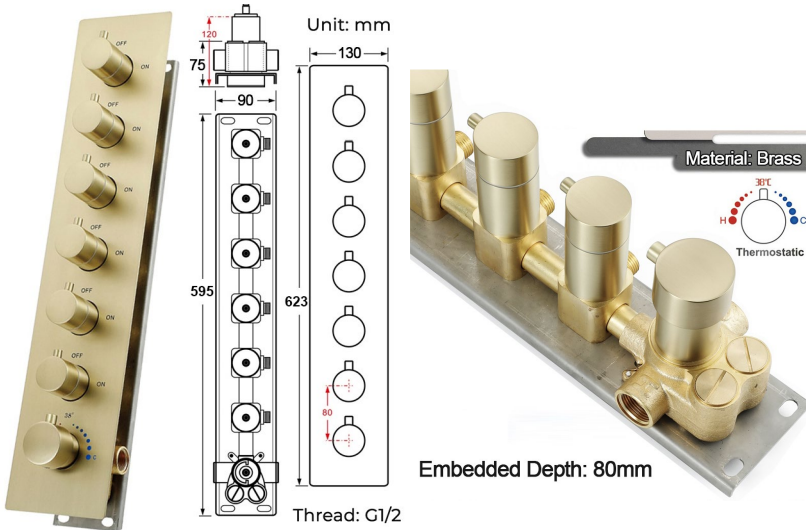

REMOTE CONTROLLED THERMOSTATIC LED RECESSED CEILING MOUNT BRUSHED GOLD RAINFALL MIST SHOWER SYSTEM WITH SQUARE HAND SHOWER AND JETTED BODY SPRAYS SPECIFICATIONS

- Shower Panel /Hose Material: 304 Stainless Steel
- Shower Head Size: 900*300 mm
- Showerheads Install: Embedded Ceiling Mounted
- Concealed Mixer Install: Wall-Mounted
- LED Shower Head Functions: Rainfall, Waterfall, Mist, Water Column
- Water Pressure: 0.3 MPA
- Water Flow: 16L/min~28L/min
- Shower Accessories Material: Brass
- LED Light: Need to Connect Power
- LED Light Color: 64 Color
- Shower Hose Length: 1.5M
- AC: 100-265V 50/60Hz
- Music: Need Bluetooth

Product shown is only for installation display purpose

- 1: Turn ON/OFF
- 2: Color Touch Ring
- 5: Mode Switch
- 4/8: Dynamic Speed adjusting
- 3/6: Color Temperature adjusting
- 7/9: Dynamic Brightness adjusting

All dimensions and specifications are nominal and may vary. Use actual products for accuracy in critical situations.

Shower Mixer

Product shown is only for installation display purpose

Shower Mixer Connections

Hand Shower

Flow Rate: 2.0 GPM / 7.6 LPM

Body Jet

FEATURES

- Material: Brass
- Base Plate Height: 5-1/8"
- Base Plate Width: 5-1/8"
- Jet Surface Area: 3-1/8"
- Surface Depth: 1/4"
- Adjustment Angle: 5°
- Male NPT Connection: 1/2"
- Maximum Flow Rate: 2.5 GPM (9.5L/min) max @ 80 psi