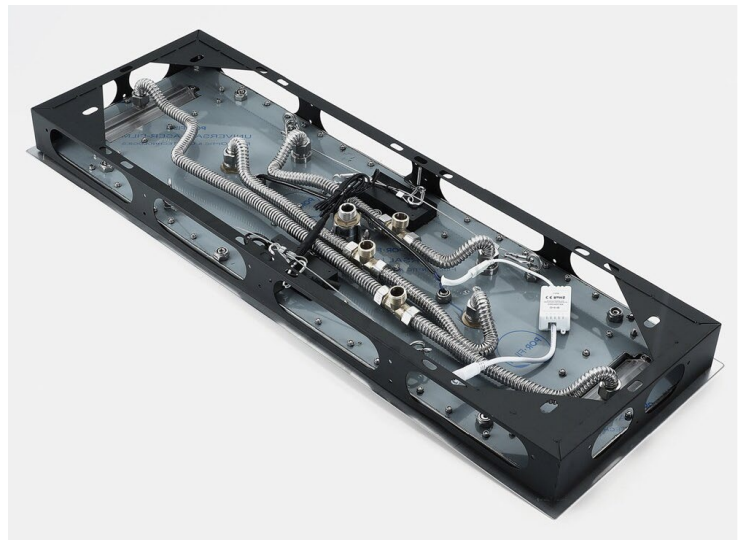

REMOTE CONTROLLED THERMOSTATIC LED RECESSED CEILING MOUNT BRUSHED GOLD RAINFALL MIST SHOWER SYSTEM WITH SQUARE HAND SHOWER AND JETTED BODY SPRAYS SPECIFICATIONS

- Shower Panel /Hose Material: 304 Stainless Steel
- Shower Head Size: 900*300 mm
- Showerheads Install: Embedded Ceiling Mounted
- Concealed Mixer Install: Wall-Mounted
- LED Shower Head Functions: Rainfall, Waterfall, Mist, Water Column
- Water Pressure: 0.3 MPA
- Water Flow: 16L/min~28L/min
- Shower Accessories Material: Brass
- LED Light: Need to Connect Power
- LED Light Color: 64 Color
- Shower Hose Length: 1.5M
- AC: 100-265V 50/60Hz
- Music: Need Bluetooth

Product shown is only for installation display purpose

- 1: Turn ON/OFF
- 2: Color Touch Ring
- 5: Mode Switch
- 4/8: Dynamic Speed adjusting
- 3/6: Color Temperature adjusting
- 7/9: Dynamic Brightness adjusting

All dimensions and specifications are nominal and may vary. Use actual products for accuracy in critical situations.

Shower Mixer

Product shown is only for installation display purpose

Shower Mixer Connections

Hand Shower

Flow Rate: 2.0 GPM / 7.6 LPM

Body Jet

FEATURES

- Material: Brass
- Base Plate Height: 5-1/8"
- Base Plate Width: 5-1/8"
- Jet Surface Area: 3-1/8"
- Surface Depth: 1/4"
- Adjustment Angle: 5°
- Male NPT Connection: 1/2"
- Maximum Flow Rate: 2.5 GPM (9.5L/min) max @ 80 psi