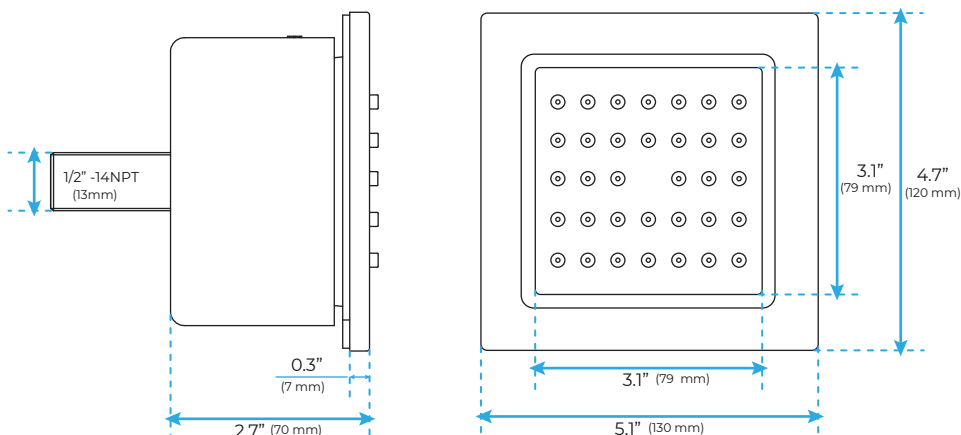

REMOTE CONTROLLED THERMOSTATIC LED RECESSED CEILING MOUNT BRUSHED GOLD RAINFALL MIST SHOWER SYSTEM WITH SQUARE HAND SHOWER AND JETTED BODY SPRAYS SPECIFICATIONS

- Shower Panel /Hose Material: 304 Stainless Steel
- Shower Head Size: 900*300 mm
- Showerheads Install: Embedded Ceiling Mounted
- Concealed Mixer Install: Wall-Mounted
- LED Shower Head Functions: Rainfall, Waterfall, Mist, Water Column
- Water Pressure: 0.3 MPA
- Water Flow: 16L/min~28L/min
- Shower Accessories Material: Brass
- LED Light: Need to Connect Power
- LED Light Color: 64 Color
- Shower Hose Length: 1.5M
- AC: 100-265V 50/60Hz
- Music: Need Bluetooth

All dimensions and specifications are nominal and may vary. Use actual products for accuracy in critical situations.

Shower Mixer

Product shown is only for installation display purpose

Shower Mixer Connections

Hand Shower

Flow Rate: 2.0 GPM / 7.6 LPM

Body Jet

FEATURES

- Material: Brass
- Base Plate Height: 5-1/8"
- Base Plate Width: 5-1/8"
- Jet Surface Area: 3-1/8"
- Surface Depth: 1/4"
- Adjustment Angle: 5°
- Male NPT Connection: 1/2"
- Maximum Flow Rate: 2.5 GPM (9.5L/min) max @ 80 psi