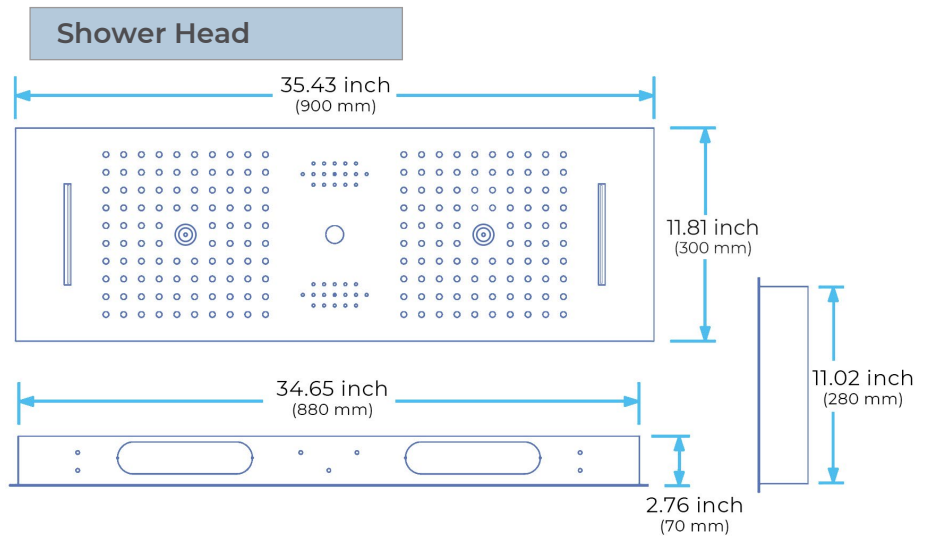

REMOTE CONTROLLED THERMOSTATIC LED RECESSED CEILING MOUNT BRUSHED GOLD RAINFALL MIST SHOWER SYSTEM WITH SQUARE HAND SHOWER AND JETTED BODY SPRAYS SPECIFICATIONS

- Shower Panel /Hose Material: 304 Stainless Steel
- Shower Head Size: 900*300 mm
- Showerheads Install: Embedded Ceiling Mounted
- Concealed Mixer Install: Wall-Mounted
- LED Shower Head Functions: Rainfall, Waterfall, Mist, Water Column
- Water Pressure: 0.3 MPA
- Water Flow: 16L/min~28L/min
- Shower Accessories Material: Brass
- LED Light: Need to Connect Power
- LED Light Color: 64 Color
- Shower Hose Length: 1.5M
- AC: 100-265V 50/60Hz
- Music: Need Bluetooth

Product shown is only for installation display purpose

- 1: Turn ON/OFF
- 2: Color Touch Ring
- 5: Mode Switch
- 4/8: Dynamic Speed adjusting
- 3/6: Color Temperature adjusting
- 7/9: Dynamic Brightness adjusting

All dimensions and specifications are nominal and may vary. Use actual products for accuracy in critical situations.

Shower Mixer

Product shown is only for installation display purpose

Shower Mixer Connections

Hand Shower

Flow Rate: 2.0 GPM / 7.6 LPM

Body Jet

FEATURES

- Material: Brass
- Base Plate Height: 5-1/8"
- Base Plate Width: 5-1/8"
- Jet Surface Area: 3-1/8"
- Surface Depth: 1/4"
- Adjustment Angle: 5°
- Male NPT Connection: 1/2"
- Maximum Flow Rate: 2.5 GPM (9.5L/min) max @ 80 psi