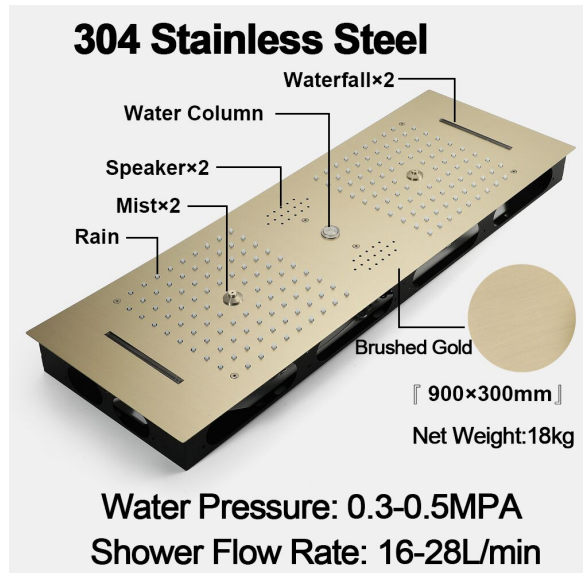

REMOTE CONTROLLED THERMOSTATIC LED RECESSED CEILING MOUNT BRUSHED GOLD RAINFALL MIST SHOWER SYSTEM WITH SQUARE HAND SHOWER AND JETTED BODY SPRAYS SPECIFICATIONS

- Shower Panel /Hose Material: 304 Stainless Steel
- Shower Head Size: 900*300 mm
- Showerheads Install: Embedded Ceiling Mounted
- Concealed Mixer Install: Wall-Mounted
- LED Shower Head Functions: Rainfall, Waterfall, Mist, Water Column
- Water Pressure: 0.3 MPA
- Water Flow: 16L/min~28L/min
- Shower Accessories Material: Brass
- LED Light: Need to Connect Power
- LED Light Color: 64 Color
- Shower Hose Length: 1.5M
- AC: 100-265V 50/60Hz
- Music: Need Bluetooth

Product shown is only for installation display purpose

- 1: Turn ON/OFF
- 2: Color Touch Ring
- 5: Mode Switch
- 4/8: Dynamic Speed adjusting
- 3/6: Color Temperature adjusting
- 7/9: Dynamic Brightness adjusting

All dimensions and specifications are nominal and may vary. Use actual products for accuracy in critical situations.

Shower Mixer

Product shown is only for installation display purpose

Shower Mixer Connections

Hand Shower

Flow Rate: 2.0 GPM / 7.6 LPM

Body Jet

FEATURES

- Material: Brass
- Base Plate Height: 5-1/8"
- Base Plate Width: 5-1/8"
- Jet Surface Area: 3-1/8"
- Surface Depth: 1/4"
- Adjustment Angle: 5°
- Male NPT Connection: 1/2"
- Maximum Flow Rate: 2.5 GPM (9.5L/min) max @ 80 psi