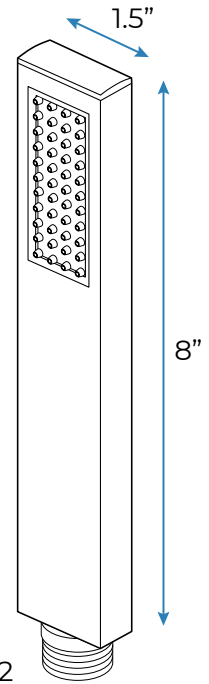

REMOTE CONTROLLED THERMOSTATIC LED RECESSED CEILING MOUNT BRUSHED GOLD RAINFALL MIST SHOWER SYSTEM WITH SQUARE HAND SHOWER AND JETTED BODY SPRAYS SPECIFICATIONS

- Shower Panel /Hose Material: 304 Stainless Steel
- Shower Head Size: 900*300 mm
- Showerheads Install: Embedded Ceiling Mounted
- Concealed Mixer Install: Wall-Mounted
- LED Shower Head Functions: Rainfall, Waterfall, Mist, Water Column
- Water Pressure: 0.3 MPA
- Water Flow: 16L/min~28L/min
- Shower Accessories Material: Brass
- LED Light: Need to Connect Power
- LED Light Color: 64 Color
- Shower Hose Length: 1.5M
- AC: 100-265V 50/60Hz
- Music: Need Bluetooth

All dimensions and specifications are nominal and may vary. Use actual products for accuracy in critical situations.

Shower Mixer

Product shown is only for installation display purpose

Shower Mixer Connections

Hand Shower

Flow Rate: 2.0 GPM / 7.6 LPM

Body Jet

FEATURES

- Material: Brass
- Base Plate Height: 5-1/8"
- Base Plate Width: 5-1/8"
- Jet Surface Area: 3-1/8"
- Surface Depth: 1/4"
- Adjustment Angle: 5°
- Male NPT Connection: 1/2"
- Maximum Flow Rate: 2.5 GPM (9.5L/min) max @ 80 psi