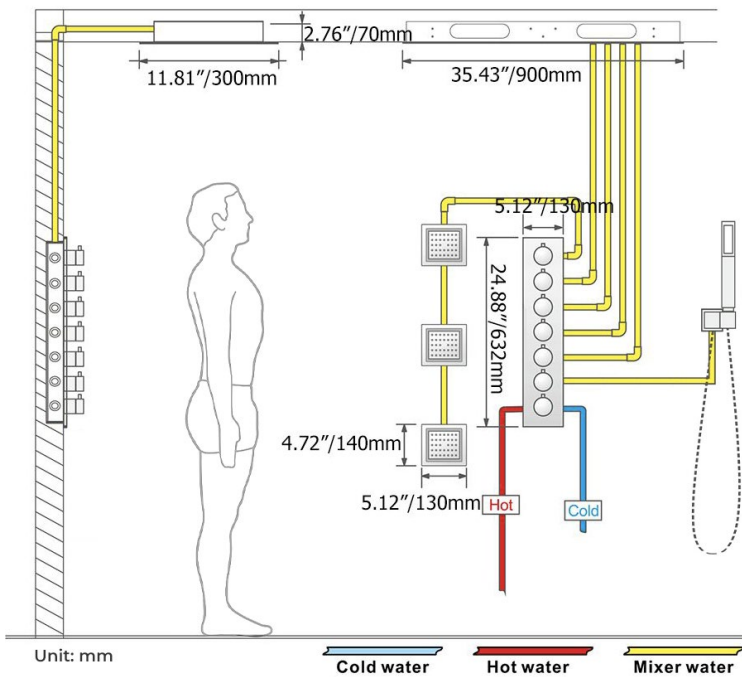

REMOTE CONTROLLED THERMOSTATIC LED RECESSED CEILING MOUNT BRUSHED GOLD RAINFALL MIST SHOWER SYSTEM WITH SQUARE HAND SHOWER AND JETTED BODY SPRAYS SPECIFICATIONS

- Shower Panel /Hose Material: 304 Stainless Steel
- Shower Head Size: 900*300 mm
- Showerheads Install: Embedded Ceiling Mounted
- Concealed Mixer Install: Wall-Mounted
- LED Shower Head Functions: Rainfall, Waterfall, Mist, Water Column
- Water Pressure: 0.3 MPA
- Water Flow: 16L/min~28L/min
- Shower Accessories Material: Brass
- LED Light: Need to Connect Power
- LED Light Color: 64 Color
- Shower Hose Length: 1.5M
- AC: 100-265V 50/60Hz
- Music: Need Bluetooth

Product shown is only for installation display purpose

- 1: Turn ON/OFF
- 2: Color Touch Ring
- 5: Mode Switch
- 4/8: Dynamic Speed adjusting
- 3/6: Color Temperature adjusting
- 7/9: Dynamic Brightness adjusting

All dimensions and specifications are nominal and may vary. Use actual products for accuracy in critical situations.

Shower Mixer

Product shown is only for installation display purpose

Shower Mixer Connections

Hand Shower

Flow Rate: 2.0 GPM / 7.6 LPM

Body Jet

FEATURES

- Material: Brass
- Base Plate Height: 5-1/8"
- Base Plate Width: 5-1/8"
- Jet Surface Area: 3-1/8"
- Surface Depth: 1/4"
- Adjustment Angle: 5°
- Male NPT Connection: 1/2"
- Maximum Flow Rate: 2.5 GPM (9.5L/min) max @ 80 psi