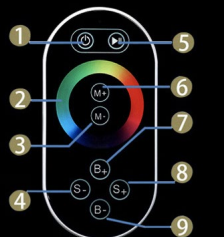

REMOTE CONTROLLED THERMOSTATIC LED RECESSED CEILING MOUNT BRUSHED GOLD RAINFALL MIST SHOWER SYSTEM WITH SQUARE HAND SHOWER AND JETTED BODY SPRAYS SPECIFICATIONS

- Shower Panel /Hose Material: 304 Stainless Steel
- Shower Head Size: 900*300 mm
- Showerheads Install: Embedded Ceiling Mounted
- Concealed Mixer Install: Wall-Mounted
- LED Shower Head Functions: Rainfall, Waterfall, Mist, Water Column
- Water Pressure: 0.3 MPA
- Water Flow: 16L/min~28L/min
- Shower Accessories Material: Brass
- LED Light: Need to Connect Power
- LED Light Color: 64 Color
- Shower Hose Length: 1.5M
- AC: 100-265V 50/60Hz
- Music: Need Bluetooth

Product shown is only for installation display purpose

- 1: Turn ON/OFF
- 2: Color Touch Ring
- 5: Mode Switch
- 4/8: Dynamic Speed adjusting
- 3/6: Color Temperature adjusting
- 7/9: Dynamic Brightness adjusting

All dimensions and specifications are nominal and may vary. Use actual products for accuracy in critical situations.

Shower Mixer

Product shown is only for installation display purpose

Shower Mixer Connections

Hand Shower

Flow Rate: 2.0 GPM / 7.6 LPM

Body Jet

FEATURES

- Material: Brass
- Base Plate Height: 5-1/8"
- Base Plate Width: 5-1/8"
- Jet Surface Area: 3-1/8"
- Surface Depth: 1/4"
- Adjustment Angle: 5°
- Male NPT Connection: 1/2"
- Maximum Flow Rate: 2.5 GPM (9.5L/min) max @ 80 psi